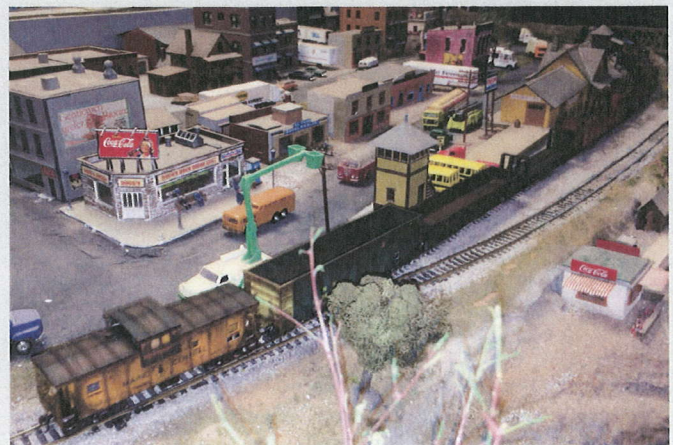

Railroad Model and Historical Assn. of El Paso, Inc.

Come see, learn, grow, and enjoy the art of model railroading. We have operating layouts in a scale you may remember from your youth.

Whether it's O, HO or N scale that excites you, it's all here ready to run.

Your train still in boxes or not working? Maybe that is still on your bucket list. You've come to the right place. Unworkable rolling stock can be brought down on a Thursday evening for free inspection. Qualified members will check and diagnosis problems at no charge.

Visit us for free...
any Thursday 7-9 PM

The Train Association sponsors model train exhibitions at public locations throughout the area. The history of railroads in the southwest and beyond are part of these events. These exhibitions bring the art and science of design, operation and maintenance of railroad models to a larger audience in the community. Our well maintained Library contains volumes of model train issues from the early 50's to today.